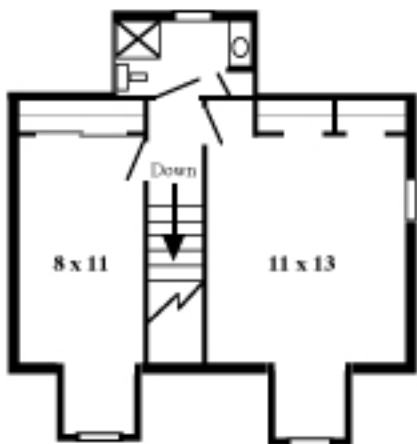

Denver Court Duplexes

Second Floor

Not to scale

The Denver Court duplexes are Cape Cod style mirror-image homes with an adjoining wall. Each home has three bedrooms and also three extra basement-level rooms. Families will appreciate having a full- or three-quarter bathroom on two levels and washer-dryer hookups in the basement level. These homes have a walk-out basement entry, as well as the front and side entries.

Ground Floor

Basement level

Denver Court Housing is for families and children
Some pet units are available