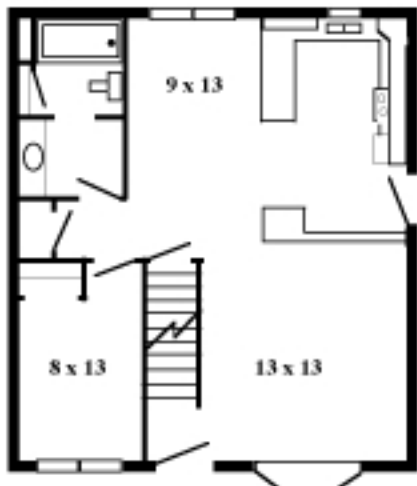

Denver Court Duplexes

Second Floor

Not to scale

The Denver Court duplexes are Cape Cod style mirror-image homes with an adjoining wall. Each home has three bedrooms and also three extra basement-level rooms. Families will appreciate having a full- or three-quarter bathroom on two levels and washer-dryer hookups in the basement level. These homes have a walk-out basement entry, as well as the front and side entries.

Ground Floor

Basement level

Denver Court Housing is for families and children
Some pet units are available