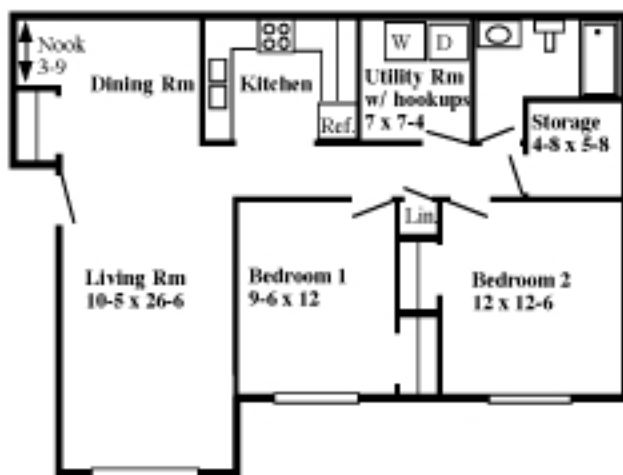

Pulpit Rock Apartments

The Pulpit Rock Apartments are Wartburg's newest facility. They feature two- and three-bedroom apartments of 912 sq. ft. and 1160 sq. ft., respectively. There are several amenities for families, including in-home laundry hookups for gas or electric, air conditioning, extra storage and, in larger units, a master suite. The apartments are situated down the hill from the main campus.

Typical Pulpit Rock Two-Bedroom Unit

Not to scale

Typical Pulpit Rock Three-Bedroom Unit

Not to scale

Pulpit Rock offers a variety of apartments, including some pet units