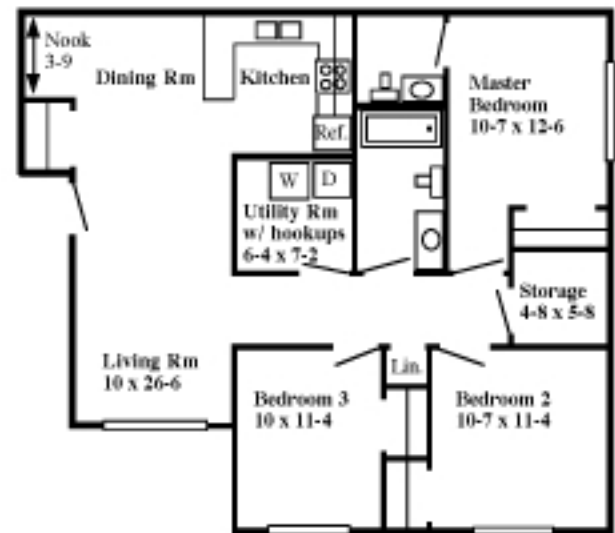

Pulpit Rock Apartments

The Pulpit Rock Apartments are Wartburg's newest facility. They feature two- and three-bedroom apartments of 912 sq. ft. and 1160 sq. ft., respectively. There are several amenities for families, including in-home laundry hookups for gas or electric, air conditioning, extra storage and, in larger units, a master suite. The apartments are situated down the hill from the main campus.

Typical Pulpit Rock Two-Bedroom Unit

Not to scale

Typical Pulpit Rock Three-Bedroom Unit

Not to scale

Pulpit Rock offers a variety of apartments, including some pet units